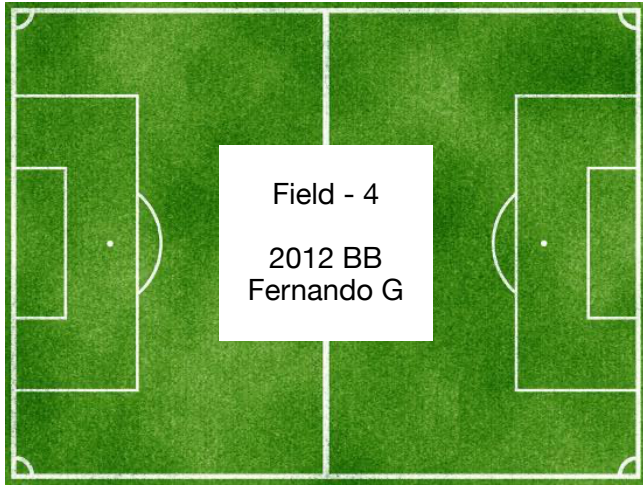

Session 1 - 5:00pm - 6:30pm

GK
Max

ENTRANCE