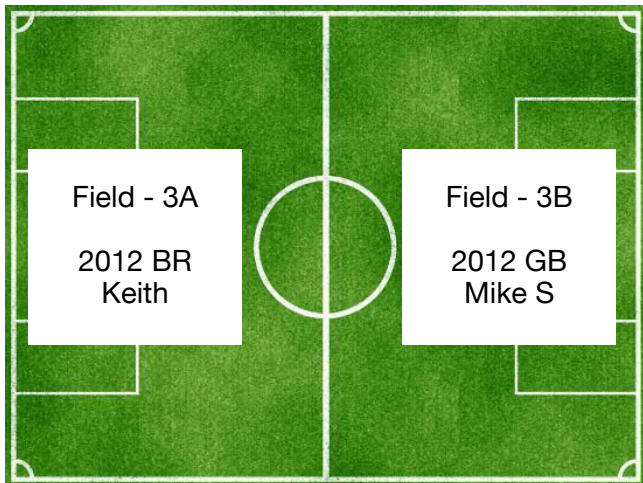

Session 1 - 5:00pm - 6:30pm

GK
Max

ENTRANCE