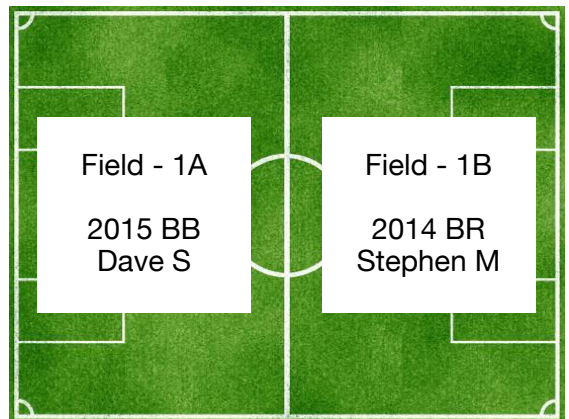

Session 1 - 5:00pm - 6:30pm

GK
Max

ENTRANCE