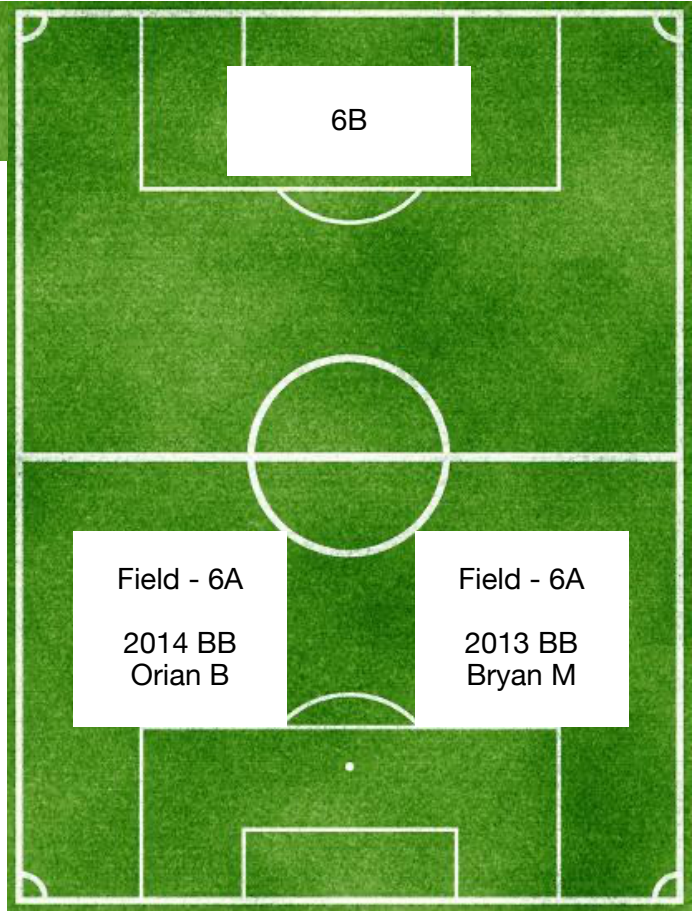

Session 1 - 5:00pm - 6:30pm

GK
Max

ENTRANCE