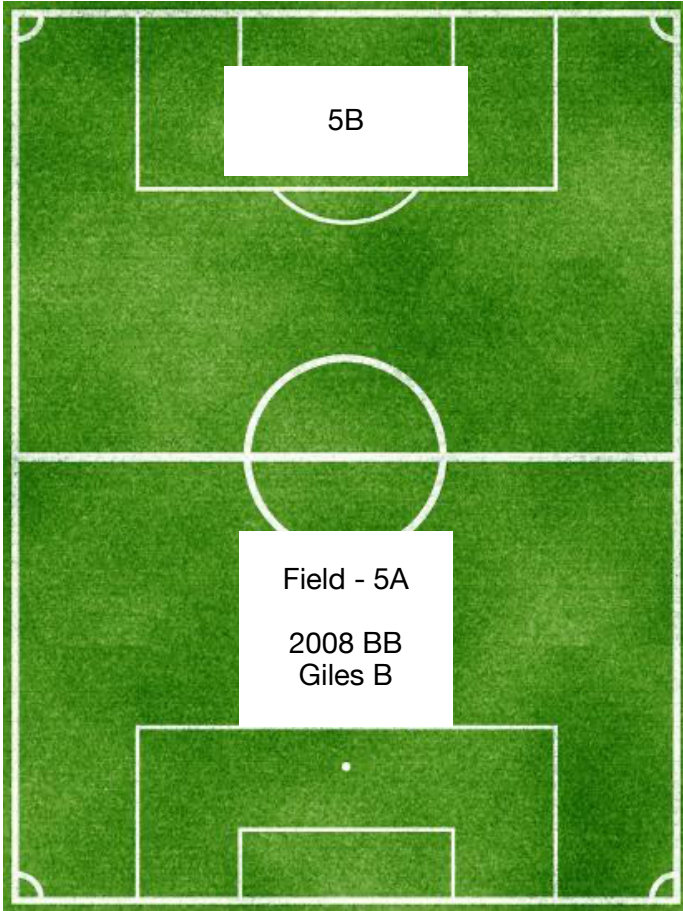

Session 1 - 5:00pm - 6:30pm

GK
Max

ENTRANCE