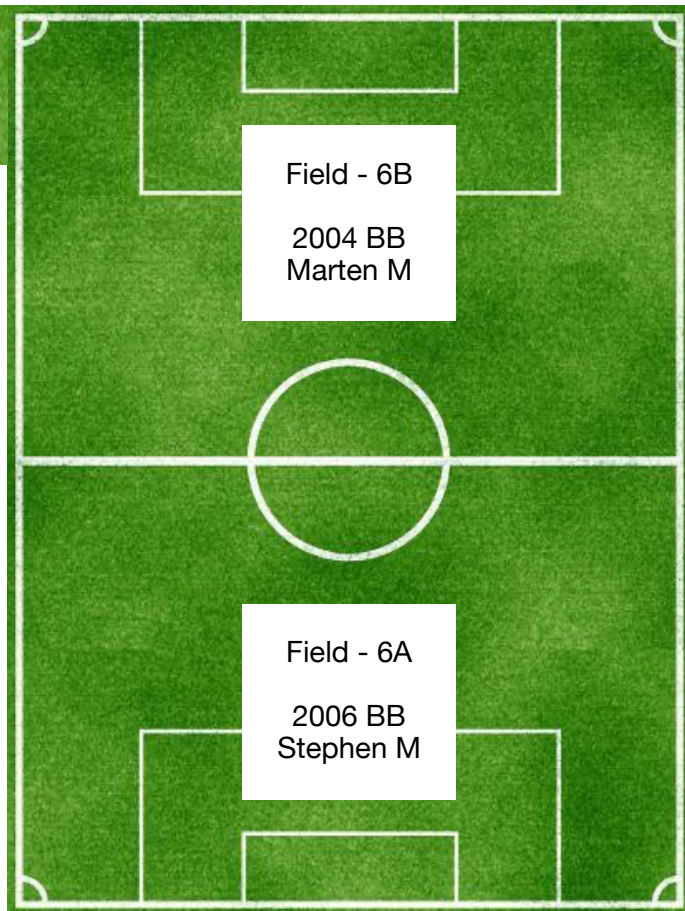

Session 2 - 6:30pm - 8:00pm

GK
Max

ENTRANCE