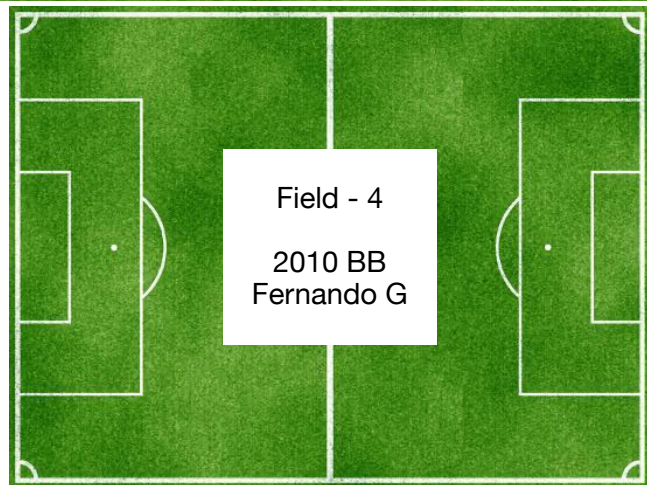

Session 2 - 6:30pm - 8:00pm

GK
Max

ENTRANCE