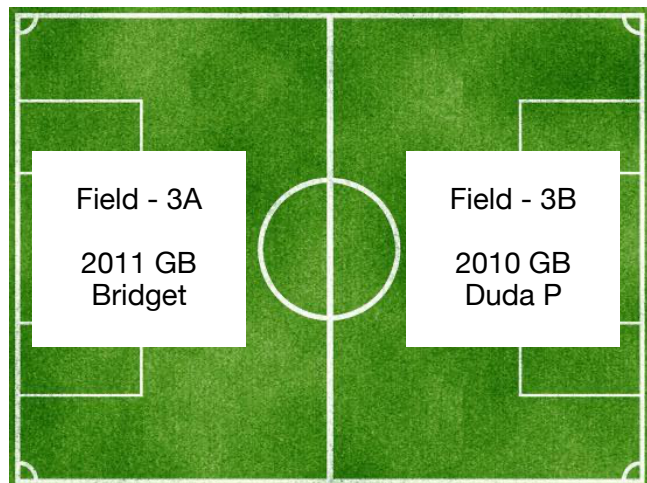

Session 2 - 6:30pm - 8:00pm

GK
Max

ENTRANCE