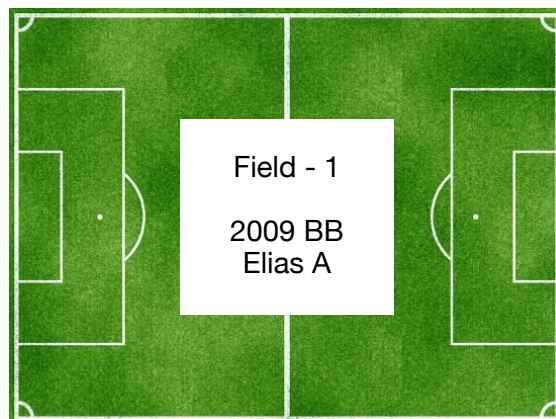

Session 2 - 6:30pm - 8:00pm

GK
Max

ENTRANCE