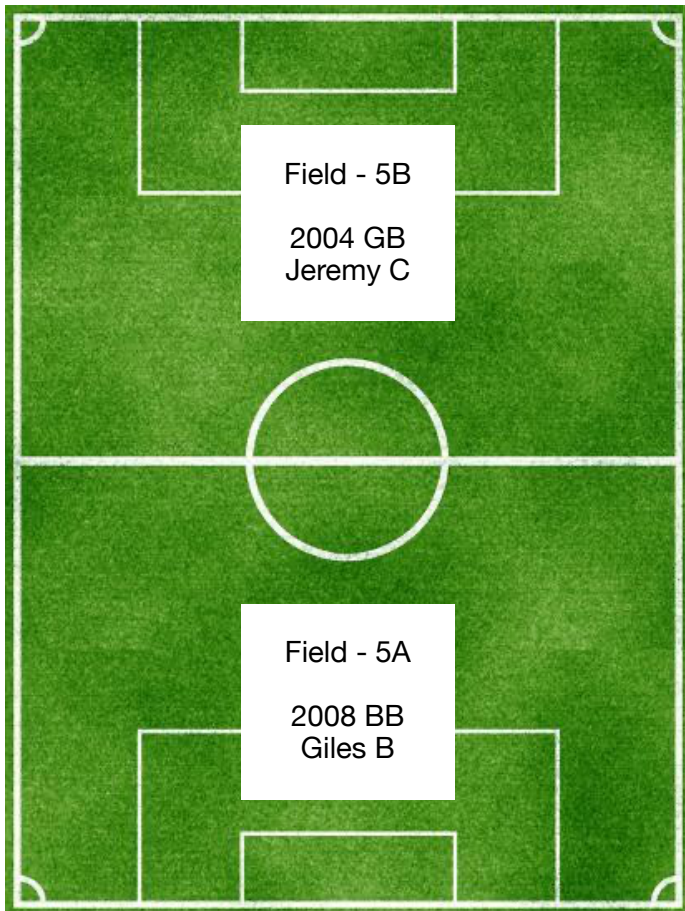

Session 2 - 6:30pm - 8:00pm

GK
Max

ENTRANCE