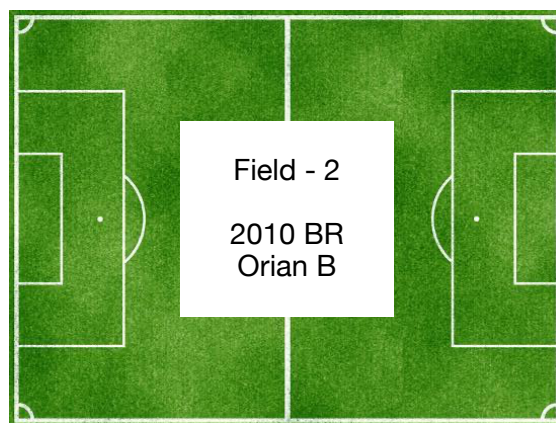

Session 2 - 6:30pm - 8:00pm

GK
Max

ENTRANCE