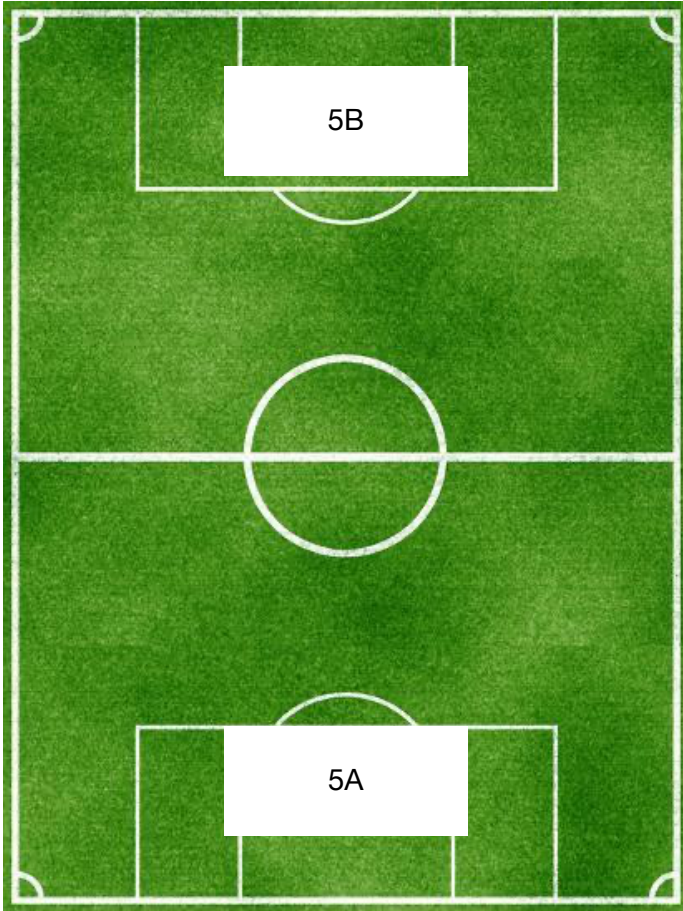

Session 1 - 5:00pm - 6:30pm

GK
Max

ENTRANCE